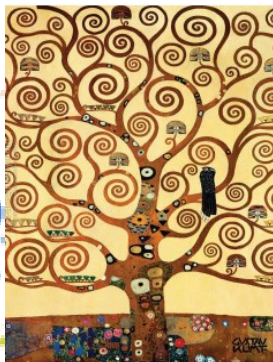

## Focus Artist: Gustav Klimt

Background: Born 14th July 1862 in Austria. He died on 6th February 1918 in Vienna.

## Key Vocabulary:

Painting, movement, mural, mosaic, sketch, sitter, detail, decorative, swirl, spiral, geometric shape, outline, tone, pattern, themed, symbolism, commission, embellish, gem, gold leaf, silver, mirror, platinum, pearls.

## Interesting Facts:

- Klimt never created a single self-portrait.
- He started two different Art Movements, 'The Company of Artists' and 'Vienna Secession'.
- He stuck gold foil, mirrors and gems onto his pictures.
- Some of his paintings included the initials of sitters.

'Tree of Life'

'Birch Forest'

Portrait Of Adele